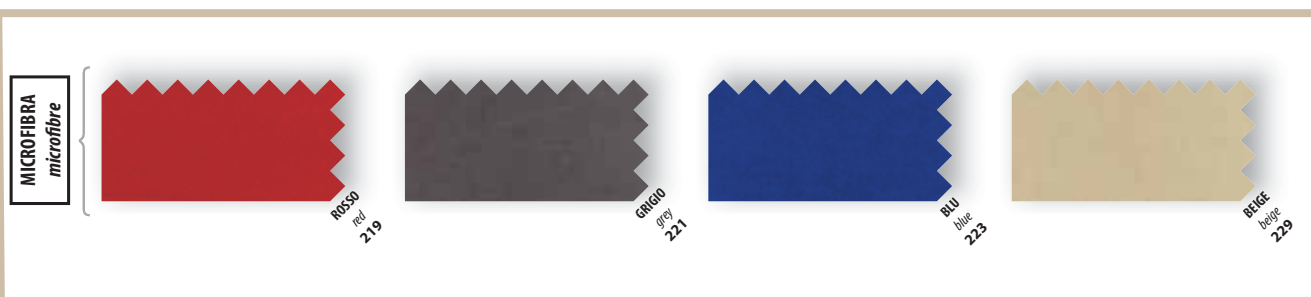

PARETINE / panels system
(TESSUTO / fabric)

Las Mobili

OFFICE NATURE®
www.officefornature.com